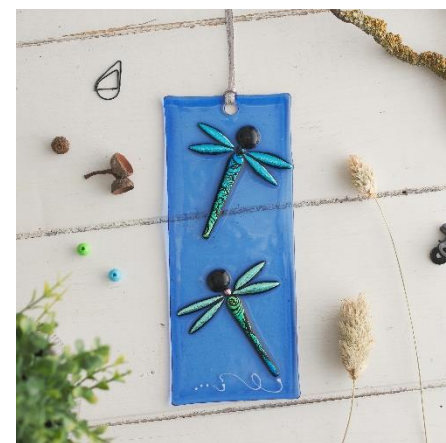

Dragonfly collection Available on blue, turquoise and aqua	Size (approx.)	Trade	Retail
Single hanging	8cm x 14cm	£6	£15
Double hanging	6cm x 22cm	£8	£20
Triple hanging	6cm x 28cm	£11.20	£29
Mini dish	8cm square	£4.80	£12
Coaster	10cm square	£4.80	£12
Square dish	12cm square	£10	£25
Platter (not shown)	13cm x 20cm	£14	£35
Tall curve	6cm x 14cm x 5cm	£8	£20